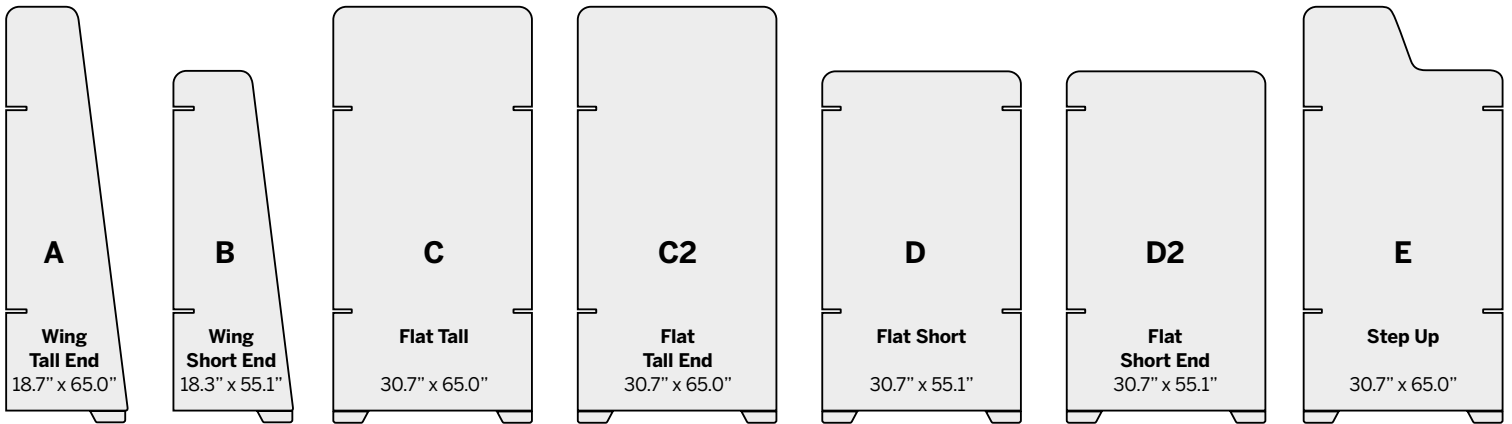

WRAP SCREENS

HOW TO ORDER: Select individual Wrap panels and joiners to create your custom screen... Don't forget the feet!

PALING PANELS

HOW TO ORDER: Select individual Paling panels and joiners to create your inspired space.