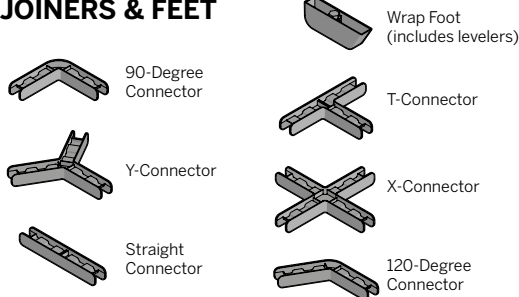

PLATOON PARTITIONS

HOW TO ORDER: Platoon comes as a complete set including 6 panels and pivot joiners

REV: NOV 2016

AVAILABLE COLORS

Wrap, Paling & Platoon are made from 24mm (0.9") EchoPanel.

SYSTEM CONNECTORS

Select joiners to complete your Wrap or Paling system. Platoon comes complete with 10 Pivot joiners.

CONNECTOR COLORS

JOINERS & FEET

NEW! PIVOT JOINER

Pivot Joiners fold 360° for pack-flat storage of complete systems. Compatible with Wrap, Paling & Platoon.