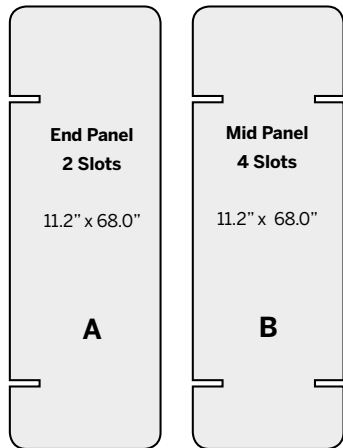

WRAP SCREENS

HOW TO ORDER: Select individual Wrap panels and joiners to create your custom screen... Don't forget the feet!

PALING PANELS

HOW TO ORDER: Select individual Paling panels and joiners to create your inspired space.

PLATOON PARTITIONS

HOW TO ORDER: Platoon comes as a complete set including 6 panels and pivot joiners

REV: NOV 2016

AVAILABLE COLORS

Wrap, Paling & Platoon are made from 24mm (0.9") EchoPanel.

SYSTEM CONNECTORS

Select joiners to complete your Wrap or Paling system. Platoon comes complete with 10 Pivot joiners.

CONNECTOR COLORS

JOINERS & FEET

NEW! PIVOT JOINER

Pivot Joiners fold 360° for pack-flat storage of complete systems. Compatible with Wrap, Paling & Platoon.

Additional panels and connectors may be ordered to create new configurations.