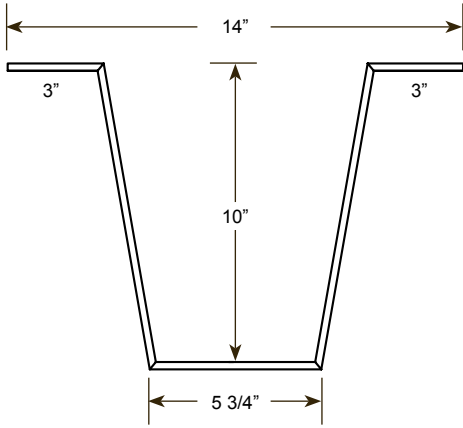

ECHOFOLD

Precut folded wall/ceiling panels • Length: 47.24"
 2 styles, Maxi (14" W x 10" D folded) and Mini (8" W x 5" D folded)

EchoPanel®
 SYSTEMS

MAXI

MINI

2x2 or 2x4 ACT Ceiling options also available.

INSTALLATION INSTRUCTIONS

Install EchoFold using standard construction adhesive (non-PVA) or mechanical fasteners, lining up adjoining elements prior to attaching.

ECHOFOLD is sold individually in 47.24" length x 8" (mini) or 14" (maxi) folded width. EchoFold ships flat and is folded prior to installation.