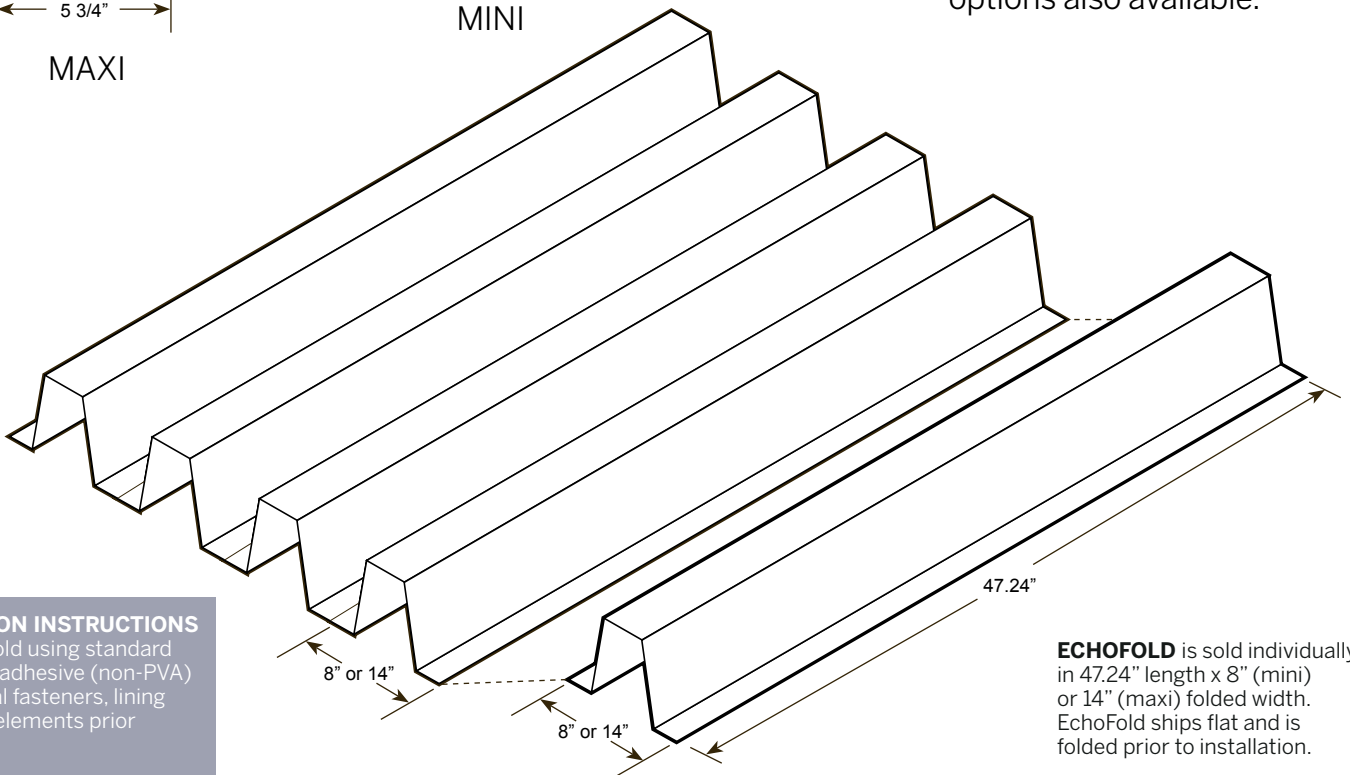

ECHOFOLD

Precut folded wall/ceiling panels • Length: 47.24"
 2 styles, Maxi (14" W x 10" D folded) and Mini (8" W x 5" D folded)

EchoPanel®
 SYSTEMS

MAXI

MINI

2x2 or 2x4 ACT Ceiling options also available.

INSTALLATION INSTRUCTIONS

Install EchoFold using standard construction adhesive (non-PVA) or mechanical fasteners, lining up adjoining elements prior to attaching.

ECHOFOLD is sold individually in 47.24" length x 8" (mini) or 14" (maxi) folded width. EchoFold ships flat and is folded prior to installation.