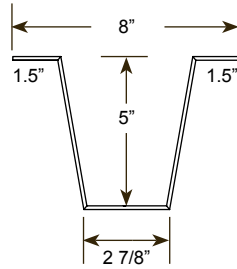

ECHOFOLD

Precut folded wall/ceiling panels • Length: 47.24"
 2 styles, Maxi (14" W x 10" D folded) and Mini (8" W x 5" D folded)

EchoPanel®
 SYSTEMS

MAXI

MINI

2x2 or 2x4 ACT Ceiling options also available.

INSTALLATION INSTRUCTIONS

Install EchoFold using standard construction adhesive (non-PVA) or mechanical fasteners, lining up adjoining elements prior to attaching.

ECHOFOLD is sold individually in 47.24" length x 8" (mini) or 14" (maxi) folded width. EchoFold ships flat and is folded prior to installation.